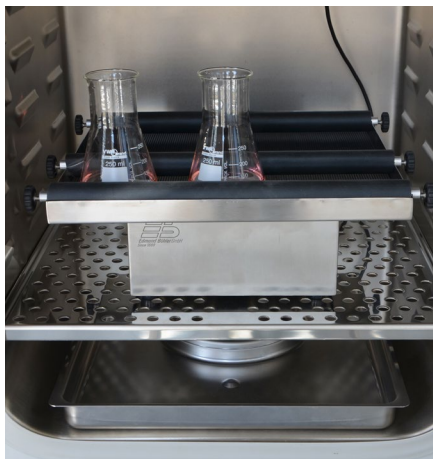

Shaker for BINDER CO₂ incubators

Shaker in the BINDER CB 160 CO₂ incubator

For the models CB 170, CB 260,
CB-S 170 and CB-S 260

The BINDER CO₂ shaker is the newly developed, high-quality solution for incubating suspension cell cultures in CO₂ incubators. Only corrosion-resistant components are used in the stainless-steel housing, making the CO₂ shaker ideal for gassed incubators with elevated CO₂ concentrations and nearly saturated air humidity. With minimal heat emission of just 4 W, the temperature control of the CB incubator is not affected and the optimum temperature is maintained throughout the entire interior. The external control unit with LCD display enables easy, convenient operation outside the incubator. The "Universal" version is suitable for all CO₂ incubators without an access port, while the "Professional" version is specifically designed for the CB series with the electric access port option. This solution completely eliminates the risk of leaks and condensation.

TECHNICAL DATA

Shaking movement:	Horizontal, orbital
Shaking area (mm):	W 375 x D 375
Max. load:	2 kg
Speed:	5 – 220 rpm
Orbital diameter:	20 mm
Run time:	1 s – 100 h or continuous operation
LCD display:	Speed and run time
Permissible CO ₂ concentration:	Up to 20 %
Permissible humidity:	Up to 95 % RH, non-condensing
Ambient temperature:	4 °C – 45 °C
Electrical connection:	100 – 240 V, 50/60 Hz
Protection class:	IP 21
Heat emission:	max. 4 W
External dimensions (mm):	W 375 x D 375 x H 145
Sample fixing:	3 clamping strips
Weight:	9.1 kg

FEATURES:

- Reliable solution, specifically designed for BINDER CO₂ incubators
- Corrosion-resistant components in a stainless-steel housing
- Low heat emission
- External control unit with LCD display

"UNIVERSAL" SHAKER

Shaker and controller connected with ribbon cable, universally applicable

Item no. 8012-1771

"PROFESSIONAL" SHAKER

Shaker and controller fitted with LEMO connectors, exclusively for BINDER CB with electric access port